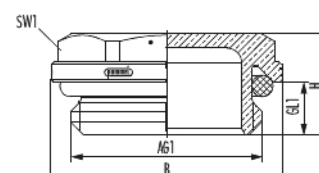

## Technical data

Connection size 1 (AG1)	G 1/2
Connection type 1 (AT1)	External thread
Thread Length 1 (GL1)	7 mm
Wrench size 1 (SW1)	22 mm
Length (L)	24 mm
Width (B)	24 mm
Height (H)	12.8 mm
Colour	white
Material moulded seal	EPDM
Material body	Coated brass
Material	Coated brass
Max. operating pressure	10 bar
Max. operating temperature heating	90 °C